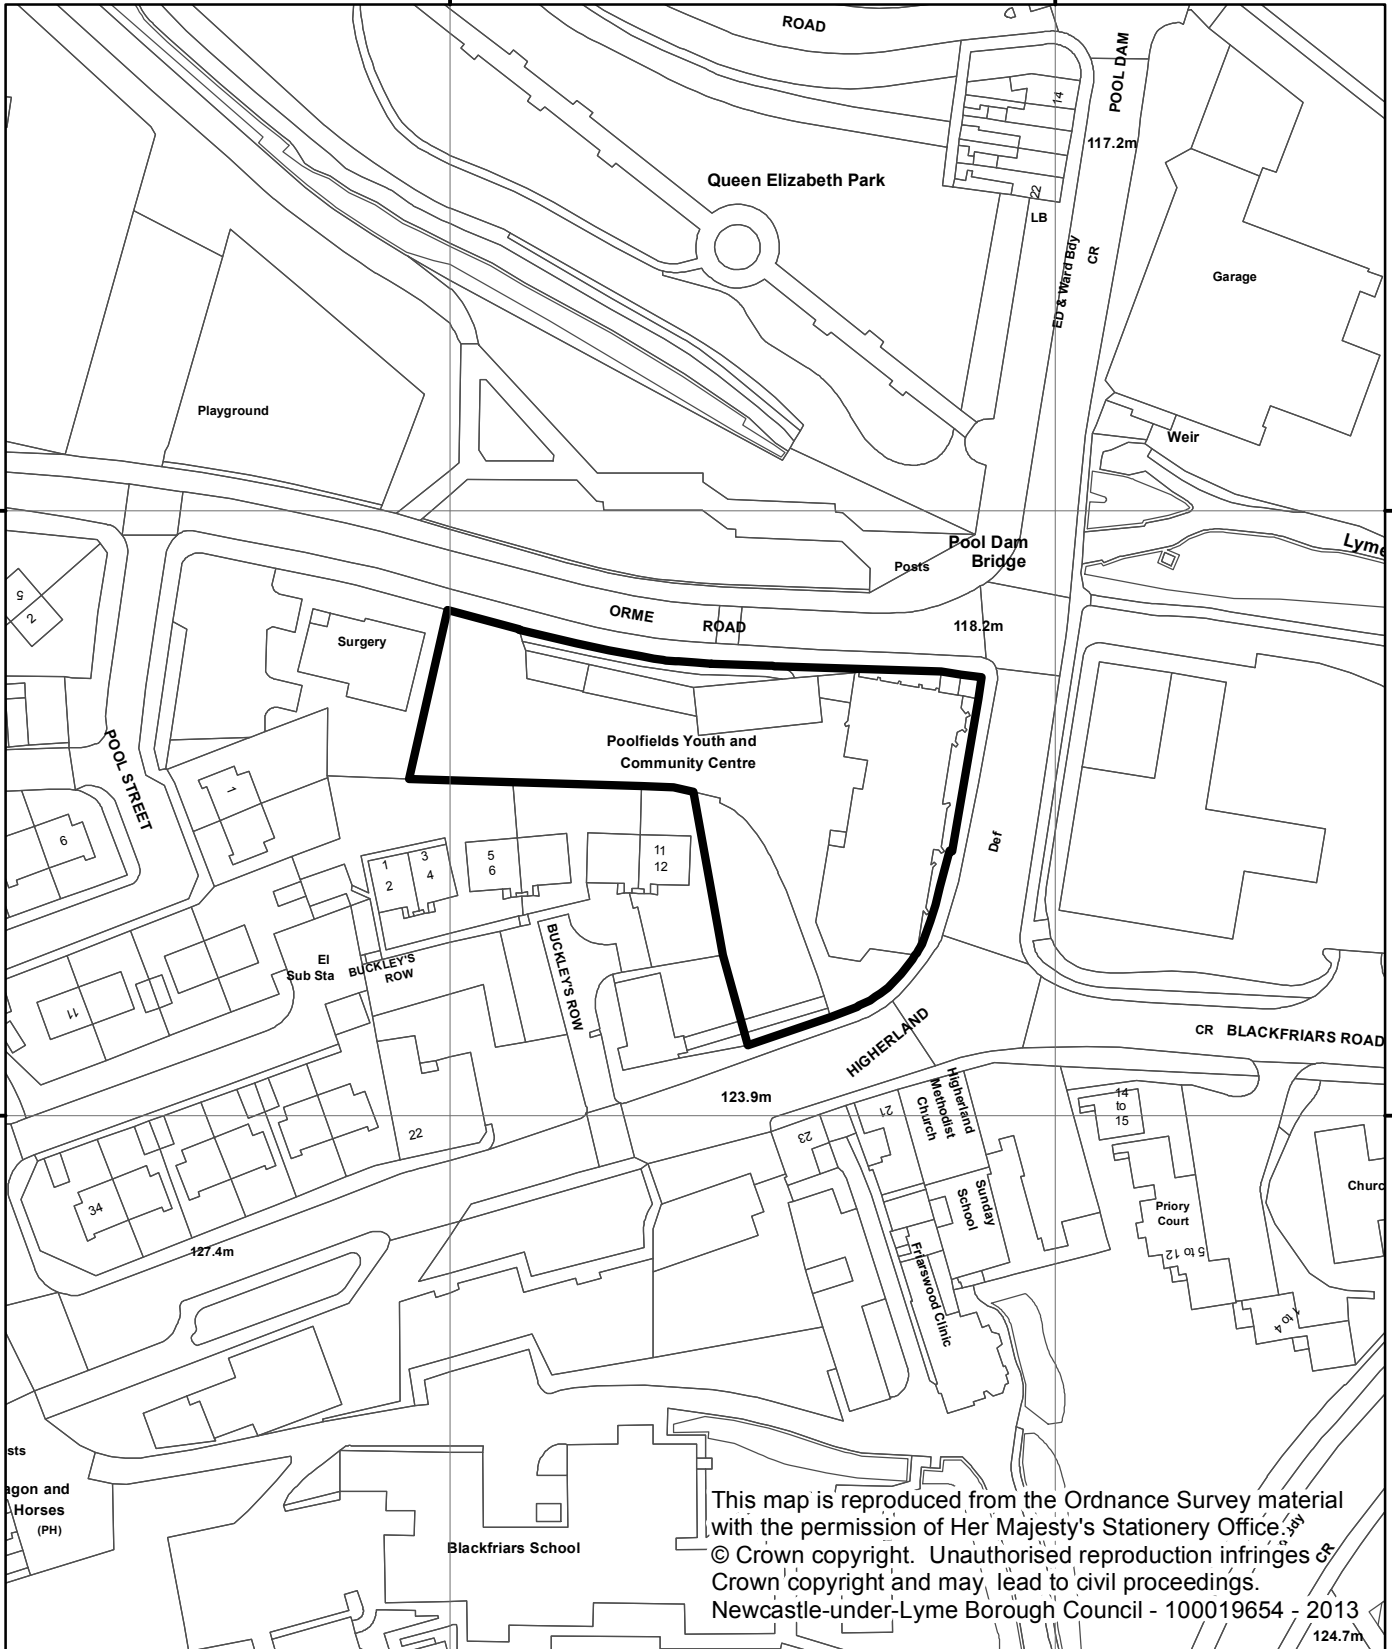

16/00796/OUT
Former Orme Centre

384500 000000

384600 000000

384500 000000

384600 000000

This map is reproduced from the Ordnance Survey material with the permission of Her Majesty's Stationery Office. © Crown copyright. Unauthorised reproduction infringes Crown copyright and may lead to civil proceedings. Newcastle-under-Lyme Borough Council - 100019654 - 2013